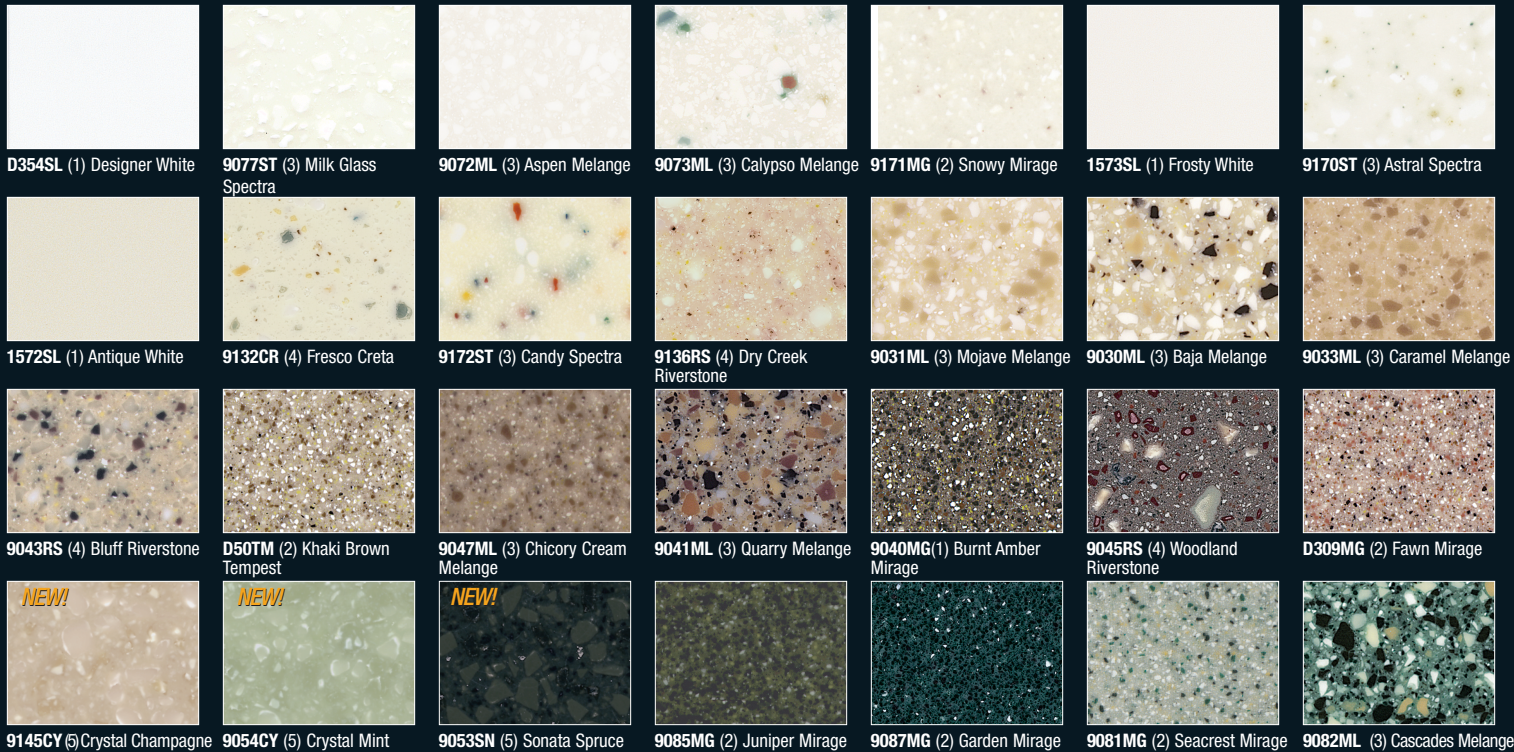

# Wilsonart GIBRALTAR

BEAUTY THAT ENDURES

Two new Gibraltar® series bring new dimensions to Wilsonart® Solid Surface. The new Crystal color series blends sheer tone-on-tone color with dimensional crystal impressions. New Sonata perfectly fuses the look of engineered stone with the formable beauty of Gibraltar® Solid Surface. Depth, dimension, and luxurious color is beauty that endures.

Designs are actual size. Colors may vary from printed reproductions.

9079CR (4) Pisa Creta 9032ML (3) Arabian Melange 9096RS (4) Moon Riverstone 9137RS (4) Blanco Riverstone 9094CR (4) Murano Creta

1573MG (2) Frosty White Mirage 9173ST (3) Sea Salt Spectra 9070ML (3) Arctic Melange 9097RS (4) Whitewater Riverstone 1531MG (2) Light Beige Mirage 9139MG (2) White Sands Mirage 9135MG (2) Cashmere Mirage

D30SL (1) Natural Almond 9131CR (4) Venetian Creta 9130MG (2) Marzipan Mirage 9138RS (4) San Gabriel Riverstone 1530TM (2) Beige Tempest 9024ML (3) French Blue Melange 9026CY (5) Crystal Blue

9060ML (3) Copper Melange 9090ML (3) Eureka Melange D431MG (2) Alabaster Mirage D315TM (2) Platinum Tempest D426MG (2) Raven Mirage 9022MG (2) Atlantis Mirage 9023ML (3) Acadia Melange

D354-SL Designer White	1572-SL Antique White
1573-SL Frosty White	D30-SL Natural Almond

Available colors

Wilsonart International  
2400 Wilson Place  
P.O. Box 6110  
Temple, TX 76503-6110  
1.800.433.3222