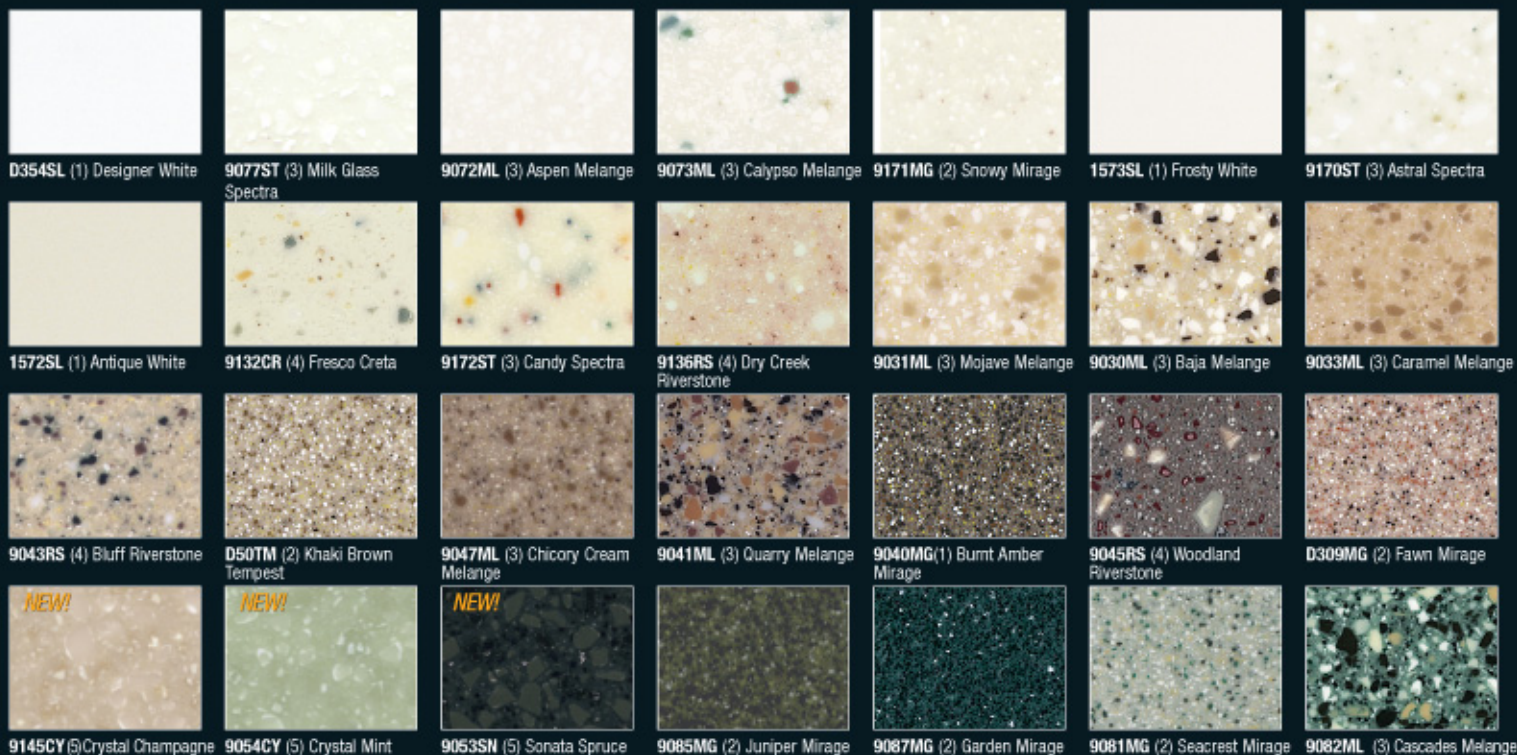

Two new Gibraltar® series bring new dimensions to Wilsonart® Solid Surface. The new Crystal color series blends sheer tone-on-tone color with dimensional crystal impressions. New Sonata perfectly fuses the look of engineered stone with the formable beauty of Gibraltar® Solid Surface. Depth, dimension, and luxurious color is beauty that endures.

Look Deeper into Wilsonart® Solid Surface Available in 75 colors and designs

Wilsonart half-inch 100% acrylic Solid Surface is ideal for a wide array of environments including residential spaces, office buildings, retail centers, hospitality and healthcare facilities. It's also FDA and NSF approved for food preparation areas and has inconspicuous waterproof seams. Gibraltar 1/4" Solid Surface panels can be used as wall cladding, wainscoting or backsplashes in both commercial and residential applications. Experience the luxury and prestige of a surface that boasts incredible strength, is renewable and repairable, allows freedom in design, and is resistant to stains, mold and mildew. Wilsonart Solid Surface is accompanied by a 10-Year, Commercial Limited Warranty.

D354-SL Designer White	1572-SL Antique White
1573-SL Frosty White	D30-SL Natural Almond

Available colors

Wilsonart International
2400 Wilson Place
P.O. Box 6110
Temple, TX 76503-6110
1.800.433.3222

www.wilsonartsolidsurface.com