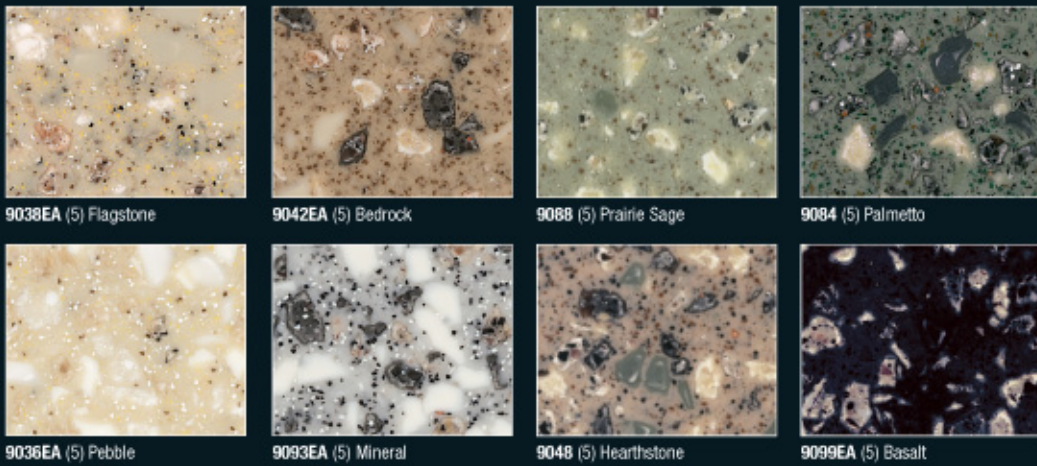

Two new Gibraltar® series bring new dimensions to Wilsonart® Solid Surface. The new Crystal color series blends sheer tone-on-tone color with dimensional crystal impressions. New Sonata perfectly fuses the look of engineered stone with the formable beauty of Gibraltar® Solid Surface. Depth, dimension, and luxurious color is beauty that endures.

Look Deeper into Wilsonart® Solid Surface Available in 75 colors and designs

Wilsonart half-inch 100% acrylic Solid Surface is ideal for a wide array of environments including residential spaces, office buildings, retail centers, hospitality and healthcare facilities. It's also FDA and NSF approved for food preparation areas and has inconspicuous waterproof seams. Gibraltar 1/4" Solid Surface panels can be used as wall cladding, wainscoting or backsplashes in both commercial and residential applications. Experience the luxury and prestige of a surface that boasts incredible strength, is renewable and repairable, allows freedom in design, and is resistant to stains, mold and mildew. Wilsonart Solid Surface is accompanied by a 10-Year, Commercial Limited Warranty.

Designs are actual size. Colors may vary from printed reproductions.

- Beautiful, elegant and durable. 100% Acrylic Solid Surface provides enduring color that won't fade or wear away.
- Easy to maintain, no sealing required
- Freedom in design for elegant shapes, inlays and custom edge profiles.
- Seams are inconspicuous and waterproof, so they stay clean.
- Integrated Wilsonart® Sinks provides a smooth, clean transition from countertop to sink.
- Renewable, repairable surface. Slight scratches can be buffed away by the consumer; or can be repaired by a Certified Wilsonart® Fabricator.
- Select designs available in 60"x 144"x 1/2" and 60"x 98"x 1/4".
- Wilsonart® Solid Surface 10-Year Commercial Limited Warranty.