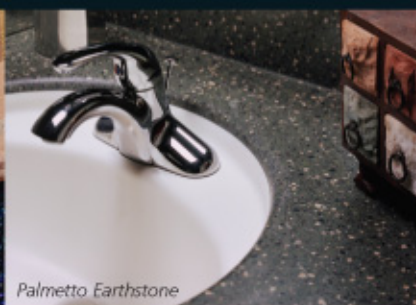

Two new Gibraltar® series bring new dimensions to Wilsonart® Solid Surface. The new Crystal color series blends sheer tone-on-tone color with dimensional crystal impressions. New Sonata perfectly fuses the look of engineered stone with the formable beauty of Gibraltar® Solid Surface. Depth, dimension, and luxurious color is beauty that endures.

Look Deeper into Wilsonart® Solid Surface Available in 75 colors and designs

Wilsonart half-inch 100% acrylic Solid Surface is ideal for a wide array of environments including residential spaces, office buildings, retail centers, hospitality and healthcare facilities. It's also FDA and NSF approved for food preparation areas and has inconspicuous waterproof seams. Gibraltar 1/4" Solid Surface panels can be used as wall cladding, wainscoting or backsplashes in both commercial and residential applications. Experience the luxury and prestige of a surface that boasts incredible strength, is renewable and repairable, allows freedom in design, and is resistant to stains, mold and mildew. Wilsonart Solid Surface is accompanied by a 10-Year, Commercial Limited Warranty.

Designs are actual size. Colors may vary from printed reproductions.

- Beautiful, elegant and durable. 100% Acrylic Solid Surface provides enduring color that won't fade or wear away.
- Easy to maintain, no sealing required
- Freedom in design for elegant shapes, inlays and custom edge profiles.
- Seams are inconspicuous and waterproof, so they stay clean.
- Integrated Wilsonart® Sinks provides a smooth, clean transition from countertop to sink.
- Renewable, repairable surface. Slight scratches can be buffed away by the consumer; or can be repaired by a Certified Wilsonart® Fabricator.
- Select designs available in 60"x 144"x 1/2" and 60"x 98"x 1/4".
- Wilsonart® Solid Surface 10-Year Commercial Limited Warranty.