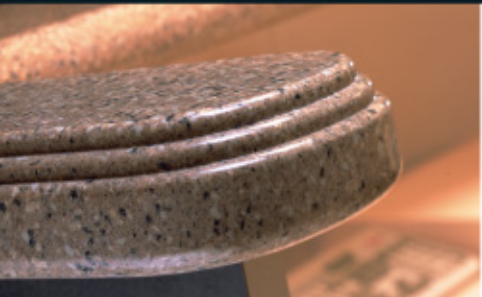

Two new Gibraltar® series bring new dimensions to Wilsonart® Solid Surface. The new Crystal color series blends sheer tone-on-tone color with dimensional crystal impressions. New Sonata perfectly fuses the look of engineered stone with the formable beauty of Gibraltar® Solid Surface. Depth, dimension, and luxurious color is beauty that endures.

Look Deeper into Wilsonart® Solid Surface Available in 75 colors and designs

Wilsonart half-inch 100% acrylic Solid Surface is ideal for a wide array of environments including residential spaces, office buildings, retail centers, hospitality and healthcare facilities. It's also FDA and NSF approved for food preparation areas and has inconspicuous waterproof seams. Gibraltar 1/4" Solid Surface panels can be used as wall cladding, wainscoting or backsplashes in both commercial and residential applications. Experience the luxury and prestige of a surface that boasts incredible strength, is renewable and repairable, allows freedom in design, and is resistant to stains, mold and mildew. Wilsonart Solid Surface is accompanied by a 10-Year, Commercial Limited Warranty.

Designs are actual size. Colors may vary from printed reproductions.

- Beautiful, elegant and durable. 100% Acrylic Solid Surface provides enduring color that won't fade or wear away.
- Easy to maintain, no sealing required
- Freedom in design for elegant shapes, inlays and custom edge profiles.
- Seams are inconspicuous and waterproof, so they stay clean.
- Integrated Wilsonart® Sinks provides a smooth, clean transition from countertop to sink.
- Renewable, repairable surface. Slight scratches can be buffed away by the consumer; or can be repaired by a Certified Wilsonart® Fabricator.
- Select designs available in 60"x 144"x 1/2" and 60"x 98"x 1/4".
- Wilsonart® Solid Surface 10-Year Commercial Limited Warranty.