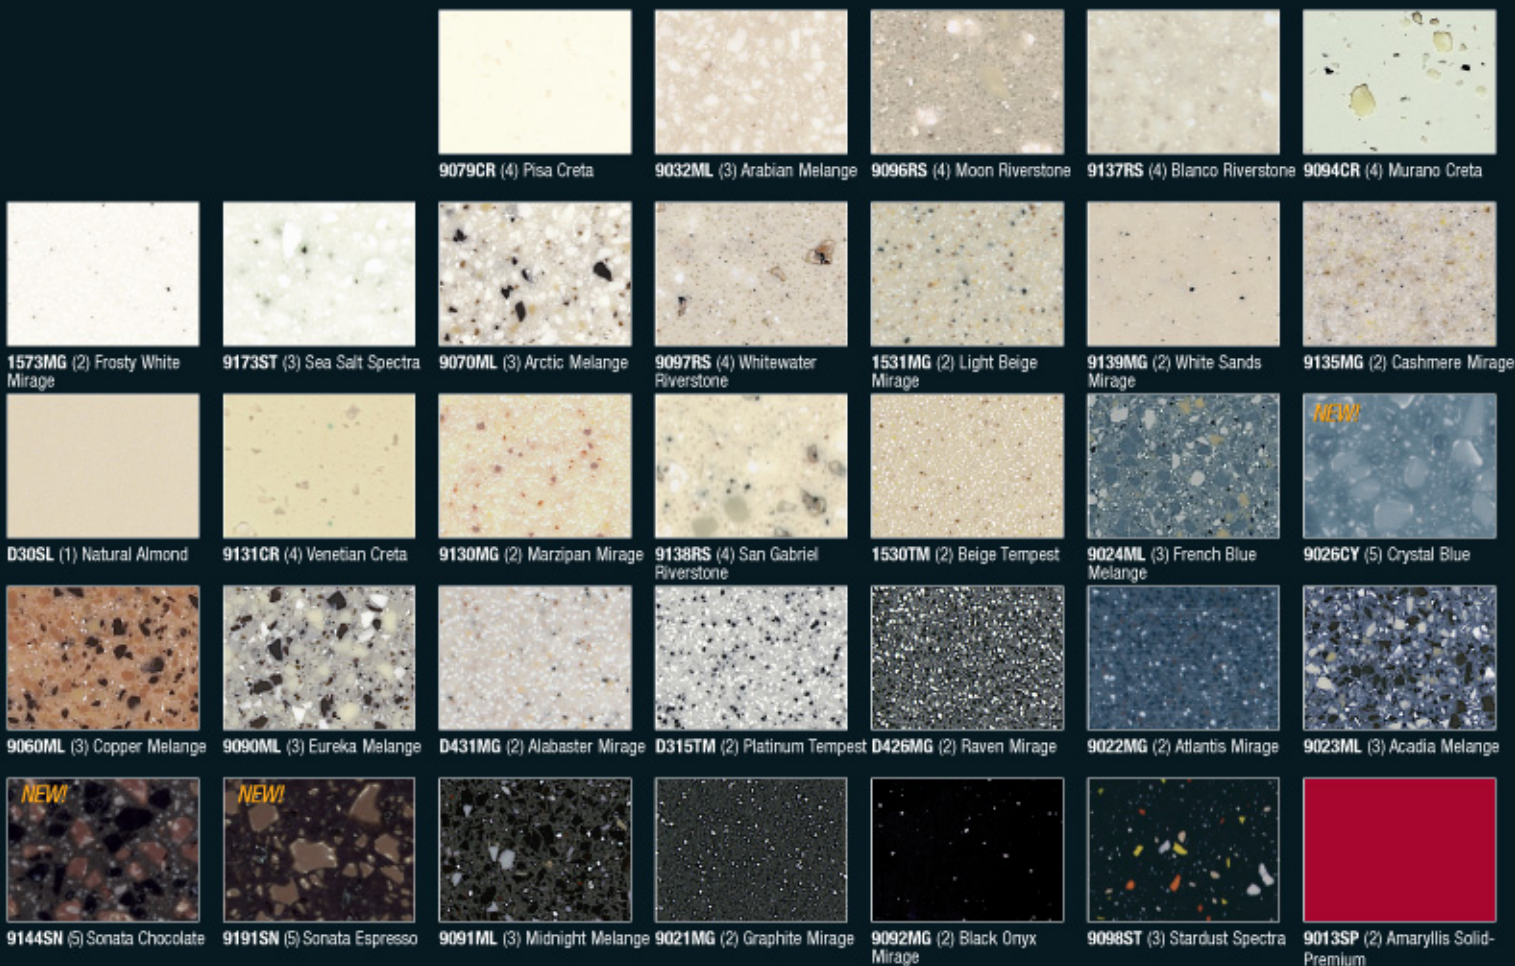

- Beautiful, elegant and durable. 100% Acrylic Solid Surface provides enduring color that won't fade or wear away.
- Easy to maintain, no sealing required
- Freedom in design for elegant shapes, inlays and custom edge profiles.
- Seams are inconspicuous and waterproof, so they stay clean.
- Integrated Wilsonart® Sinks provides a smooth, clean transition from countertop to sink.
- Renewable, repairable surface. Slight scratches can be buffed away by the consumer; or can be repaired by a Certified Wilsonart® Fabricator.
- Select designs available in 60"x 144"x 1/2" and 60"x 98"x 1/4".
- Wilsonart® Solid Surface 10-Year Commercial Limited Warranty.