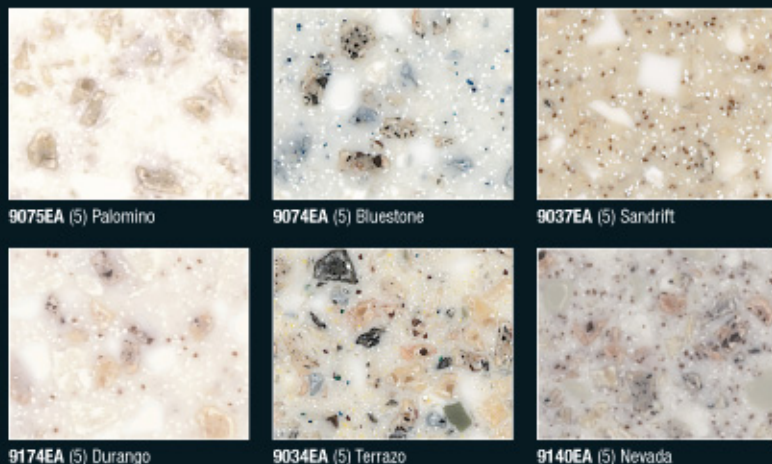

Two new Gibraltar® series bring new dimensions to Wilsonart® Solid Surface. The new Crystal color series blends sheer tone-on-tone color with dimensional crystal impressions. New Sonata perfectly fuses the look of engineered stone with the formable beauty of Gibraltar® Solid Surface. Depth, dimension, and luxurious color is beauty that endures.

Look Deeper into Wilsonart® Solid Surface Available in 75 colors and designs

Wilsonart half-inch 100% acrylic Solid Surface is ideal for a wide array of environments including residential spaces, office buildings, retail centers, hospitality and healthcare facilities. It's also FDA and NSF approved for food preparation areas and has inconspicuous waterproof seams. Gibraltar 1/4" Solid Surface panels can be used as wall cladding, wainscoting or backsplashes in both commercial and residential applications. Experience the luxury and prestige of a surface that boasts incredible strength, is renewable and repairable, allows freedom in design, and is resistant to stains, mold and mildew. Wilsonart Solid Surface is accompanied by a 10-Year, Commercial Limited Warranty.

D354-SL Designer White	1572-SL Antique White
1573-SL Frosty White	D30-SL Natural Almond

Available colors

Wilsonart International
2400 Wilson Place
P.O. Box 6110
Temple, TX 76503-6110
1.800.433.3222

www.wilsonartsolidsurface.com